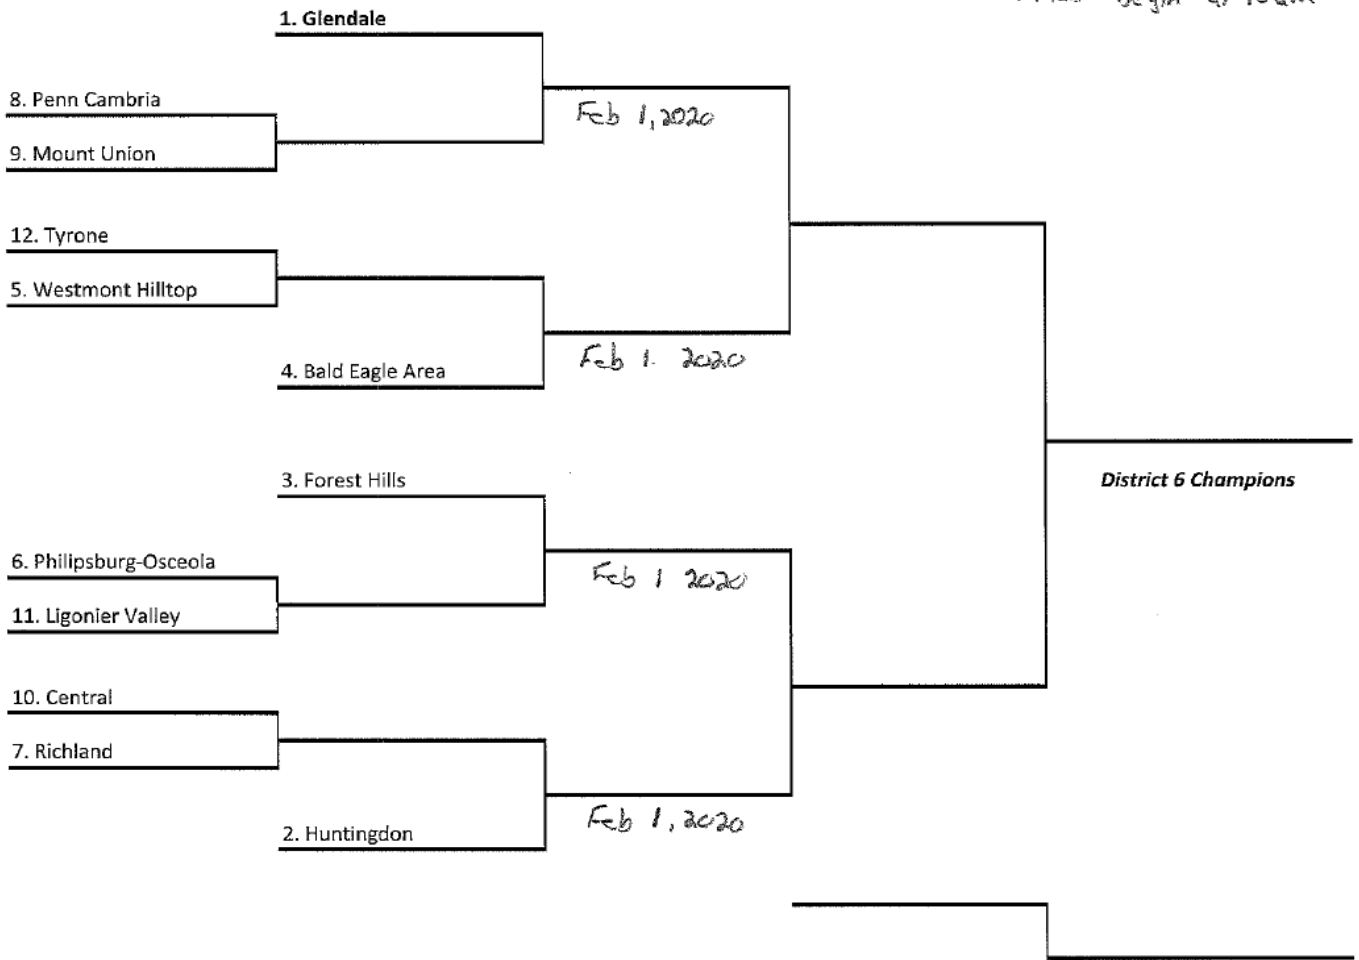

Feb 1, 2020 - Weigh ins at 9am.

Semi Finals begin at 10am

CLASS AA BRACKETS

Attachment: 2020 team brackets.pdf 27.5 KB