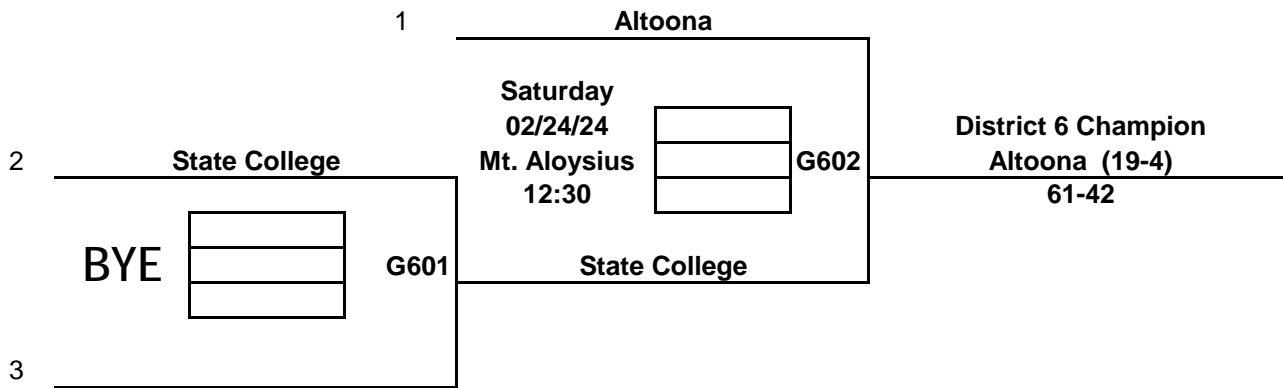

6A Girls

3 District 6 Teams Qualify
For District 6 Tournament

PIAA ROUND 1

R1 - (6,8,10) Home vs 7-4 Away
7-2 Home vs R2 - (6,8,10) Away

Girls 6A SUB-REGIONAL TOURNAMENT INFO:

6 Total Teams playing for 2 spots in the PIAA Bracket
D6 – 3 Teams (Altoona, State College, Mifflin County)
D8 – 1 Teams (Taylor Allderdice)
D10 – 2 Teams (Erie High, Erie McDowell)

District 6 Championship

The District 8 and District 10 Champions will play on Wednesday Feb. 28, 2024.
The District 6 Champion will receive a bye since District 6 has 3 teams in the regional.
The District 6 Champion will play winner of the District 8 - District 10 game at D8 or D10 site on Saturday March 2, 2024.
The winner of that Regional game will advance into the PIAA bracket as R1 vrs 7-4.
The loser of that Regional game will advance into the PIAA bracket as R2 vrs 7-2.